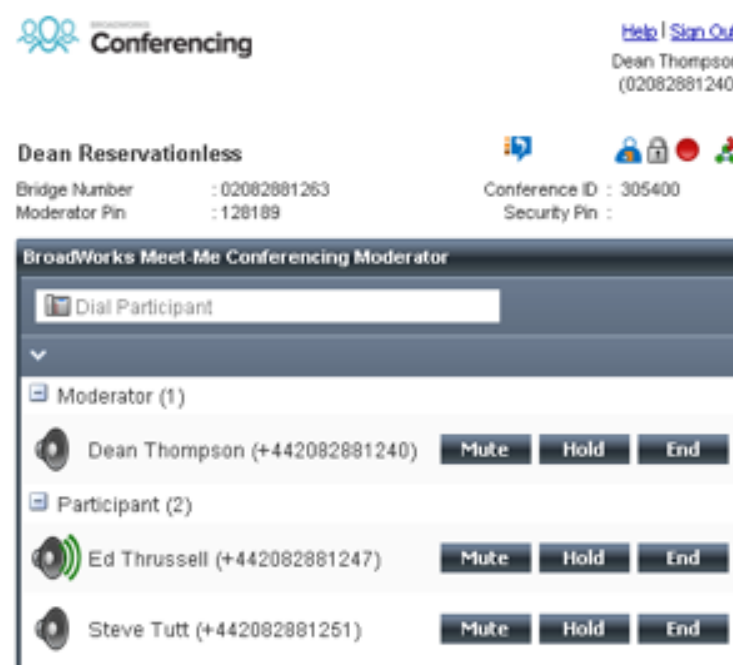

Moderator Client Web