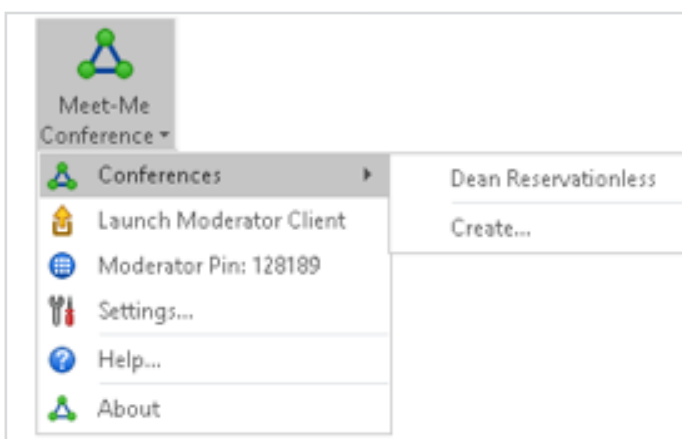

Name Request – When they join the bridge, each Participant can be asked to say their name, which will then be broadcast to all users when the conference starts. This provides security for the Moderator and avoids those “Who just joined?” comments we all used to get in the past.

Outlook Plugin & Moderator Web App – Easily invite colleagues and customers to a conference by automatically adding the dial-in number and Participant ID to an invite. Use the Plugin to launch a web-based Moderator app that will list all Participants that have joined the bridge and allow the Moderator to mute, hold or disconnect them.

Lecture Mode – To avoid background noise, especially important for larger conferences, the moderator can put the conference into Lecture Mode. In this state, only the Moderator can speak. Lecture Mode can be activated via an on-call menu or through the Moderator web app.

Call Recording – Any conference that is recorded can be accessed almost immediately within the Uboss portal. The conference can be downloaded as a wav file and emailed to all Participants.

Dial-In Through Unity – Users with the optional Unity desktop app can right-click the Conference button and join the bridge as

Outlook